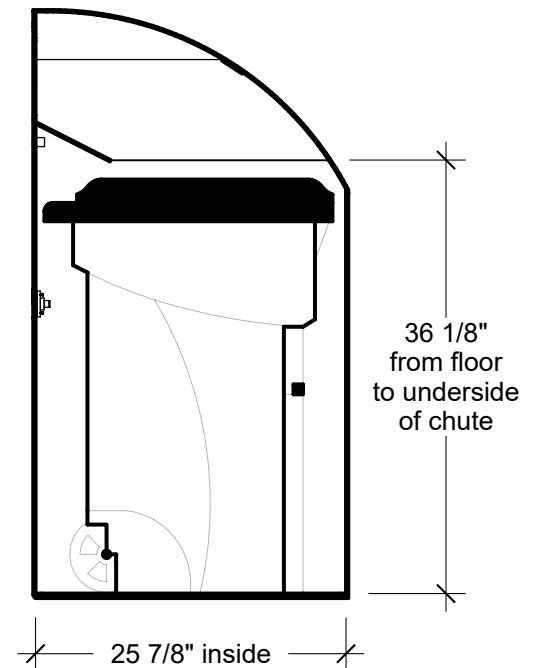

Internal dimensions are designed to fit a Toter EVR II - 35 Gallon rolling bin with the lid flipped down.

	WISHBONE SITE FURNISHINGS 210 - 27090 GLOUCESTER WAY LANGLEY, BC			
	DWG. TITLE: Modena Curved Top ECO 35 Gallon Receptacle for Wheeled Trash Can REVISION: 28 May 2024 R:00			
MATERIAL: ALUMINUM	DWG. NO. DWSCBN24032300	DRAWN BY: Jay Meneely		
PATTERN NO. N/A	MODEL NO. MCTRE-35W	SCALE: 1:16	SHEET: 1 of 2	DATE: 28 May 2024

	WISHBONE SITE FURNISHINGS 210 - 27090 GLOUCESTER WAY LANGLEY, BC			
	DWG. TITLE: Modena Curved Top ECO 35 Gallon Receptacle REVISION: 28 May 2024 R:00 for Wheeled Trash Can			
MATERIAL: ALUMINUM	DWG. NO. DWSCBN24032300	DRAWN BY: Jay Meneely		
PATTERN NO. N/A	MODEL NO. MCTRE-35W	SCALE: NTS	SHEET: 2 of 2	DATE: 28 May 2024