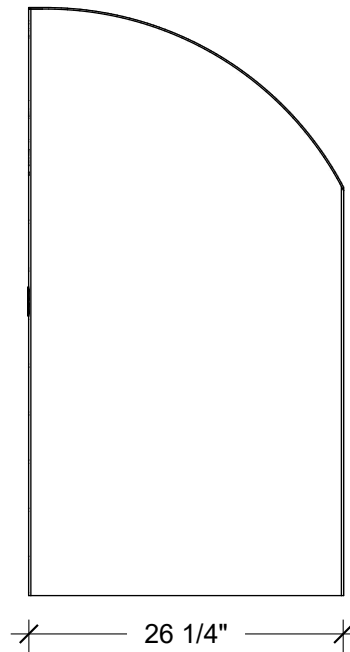

Internal dimensions are designed to fit a Toter EVR II - 35 Gallon rolling bin with the lid flipped down.

	WISHBONE SITE FURNISHINGS 210 - 27090 GLOUCESTER WAY LANGLEY, BC			
	DWG. TITLE: Modena Curved Top ECO 35 Gallon Receptacle for Wheeled Trash Can REVISION: 28 May 2024 R:00			
MATERIAL: ALUMINUM	DWG. NO. DWSCBN24032300	DRAWN BY: Jay Meneely		
PATTERN NO. N/A	MODEL NO. MCTRE-35W	SCALE: 1:16	SHEET: 1 of 2	DATE: 28 May 2024

	WISHBONE SITE FURNISHINGS 210 - 27090 GLOUCESTER WAY LANGLEY, BC			
	DWG. TITLE: Modena Curved Top ECO 35 Gallon Receptacle REVISION: 28 May 2024 R:00 for Wheeled Trash Can			
MATERIAL: ALUMINUM	DWG. NO. DWSCBN24032300	DRAWN BY: Jay Meneely		
PATTERN NO. N/A	MODEL NO. MCTRE-35W	SCALE: NTS	SHEET: 2 of 2	DATE: 28 May 2024